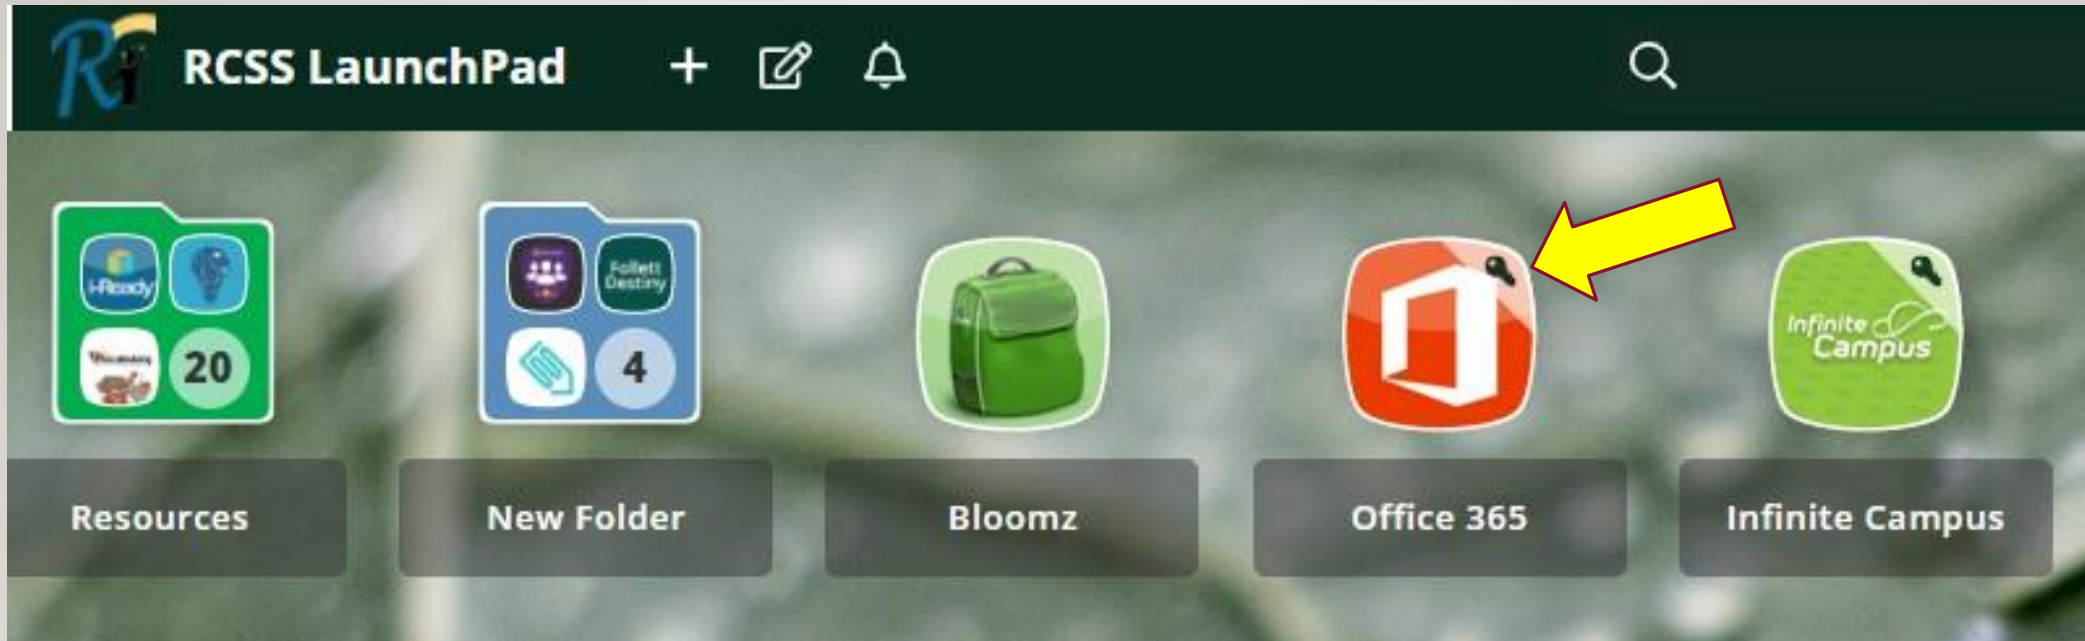

HOW TO ACCESS YOUR MICROSOFT SWAY

A QUICK TUTORIAL

HERE ARE SOME COOL THINGS ABOUT MICROSOFT SWAY

- ✓ Sway is free to use on any device by accessing your Launchpad
- ✓ Sway will automatically save your work when using it through Office 365
- ✓ With Sway, you can easily embed any sort of media to add flare to your work
- ✓ You can also easily record over your presentation with Sway

WHEN YOU LOG INTO LAUNCHPAD, YOU NEED TO SIGN INTO YOUR OFFICE 365

YOU MAY SEE THIS SCREEN WHEN SIGNING INTO MICROSOFT FOR THE FIRST TIME

IF YOU SEE THIS SCREEN 1ST,
CLICK "USE ANOTHER ACCOUNT"

YOU WILL BE PROMPTED TO ADD
YOUR EMAIL AND PASSWORD...

ONCE YOU SIGN IN, YOU MAY SEE EITHER OF THESE SCREENS...

This screenshot shows the Sway home interface. At the top left, a red arrow points to a grid icon. A yellow callout box with the text "Click this Icon to access Sway" is positioned over this icon. The main content area displays a "Good afternoon" greeting, a "Recommended" section with two document thumbnails, and a "Recent" section with a list of documents. A vertical sidebar on the left contains various application icons.